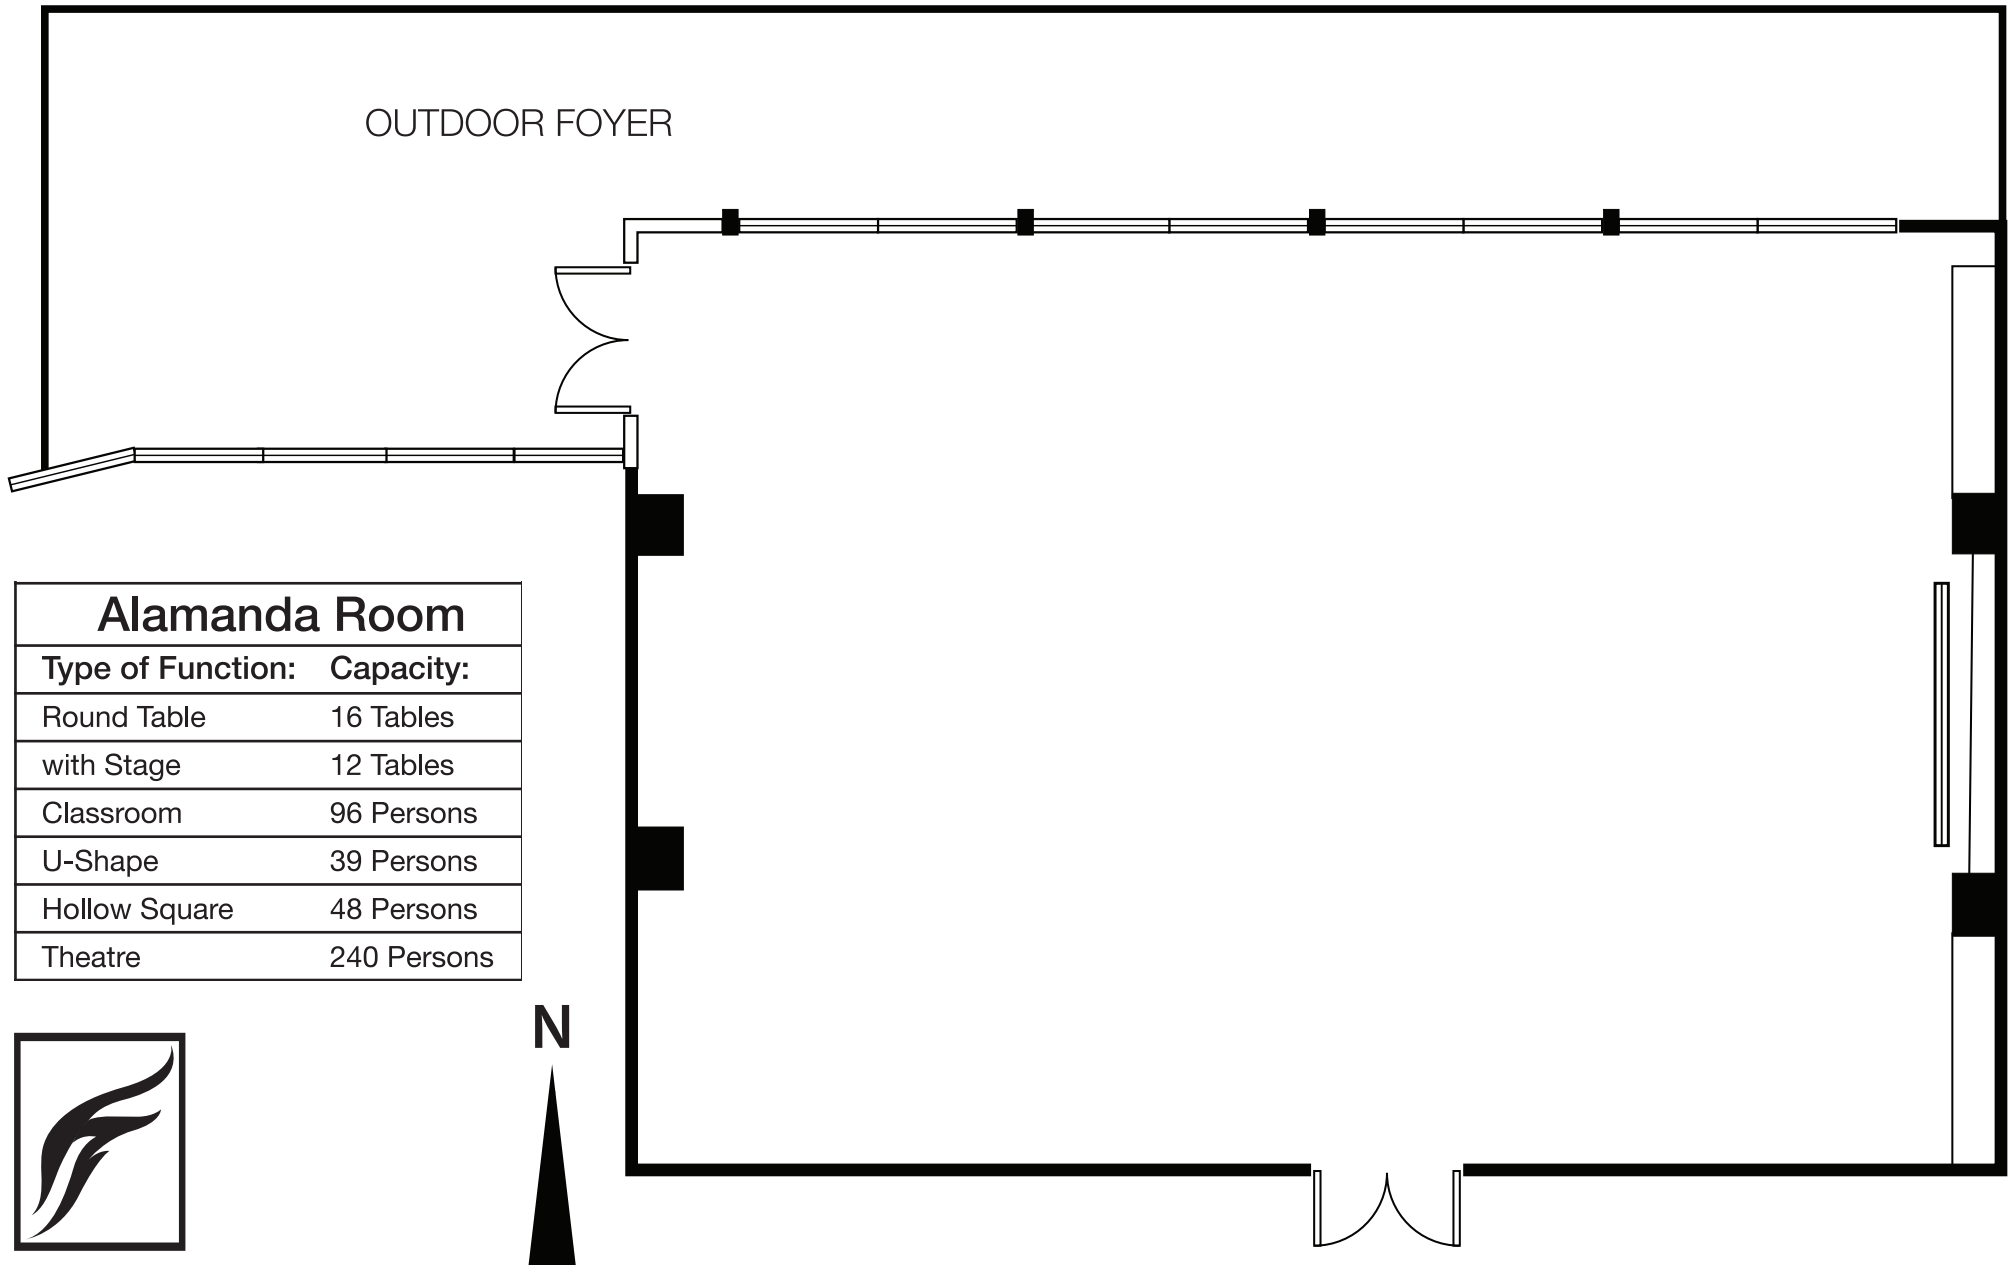

Alamanda Room, Level 1, Astana Wing, Riverside Majestic Hotel

Alamanda Room	
Type of Function:	Capacity:
Round Table	16 Tables
with Stage	12 Tables
Classroom	96 Persons
U-Shape	39 Persons
Hollow Square	48 Persons
Theatre	240 Persons

**RIVERSIDE
MAJESTIC**
ASTANA WING

RIVERSIDE MAJESTIC
 ASTANA WING
 by HEMISPHERE

Rafflesia Room

Alamanda Room

Orchid Room

Astana Wing Meeting Package 2024

PACKAGE A

RM180.00+ Per Person (Full Day)