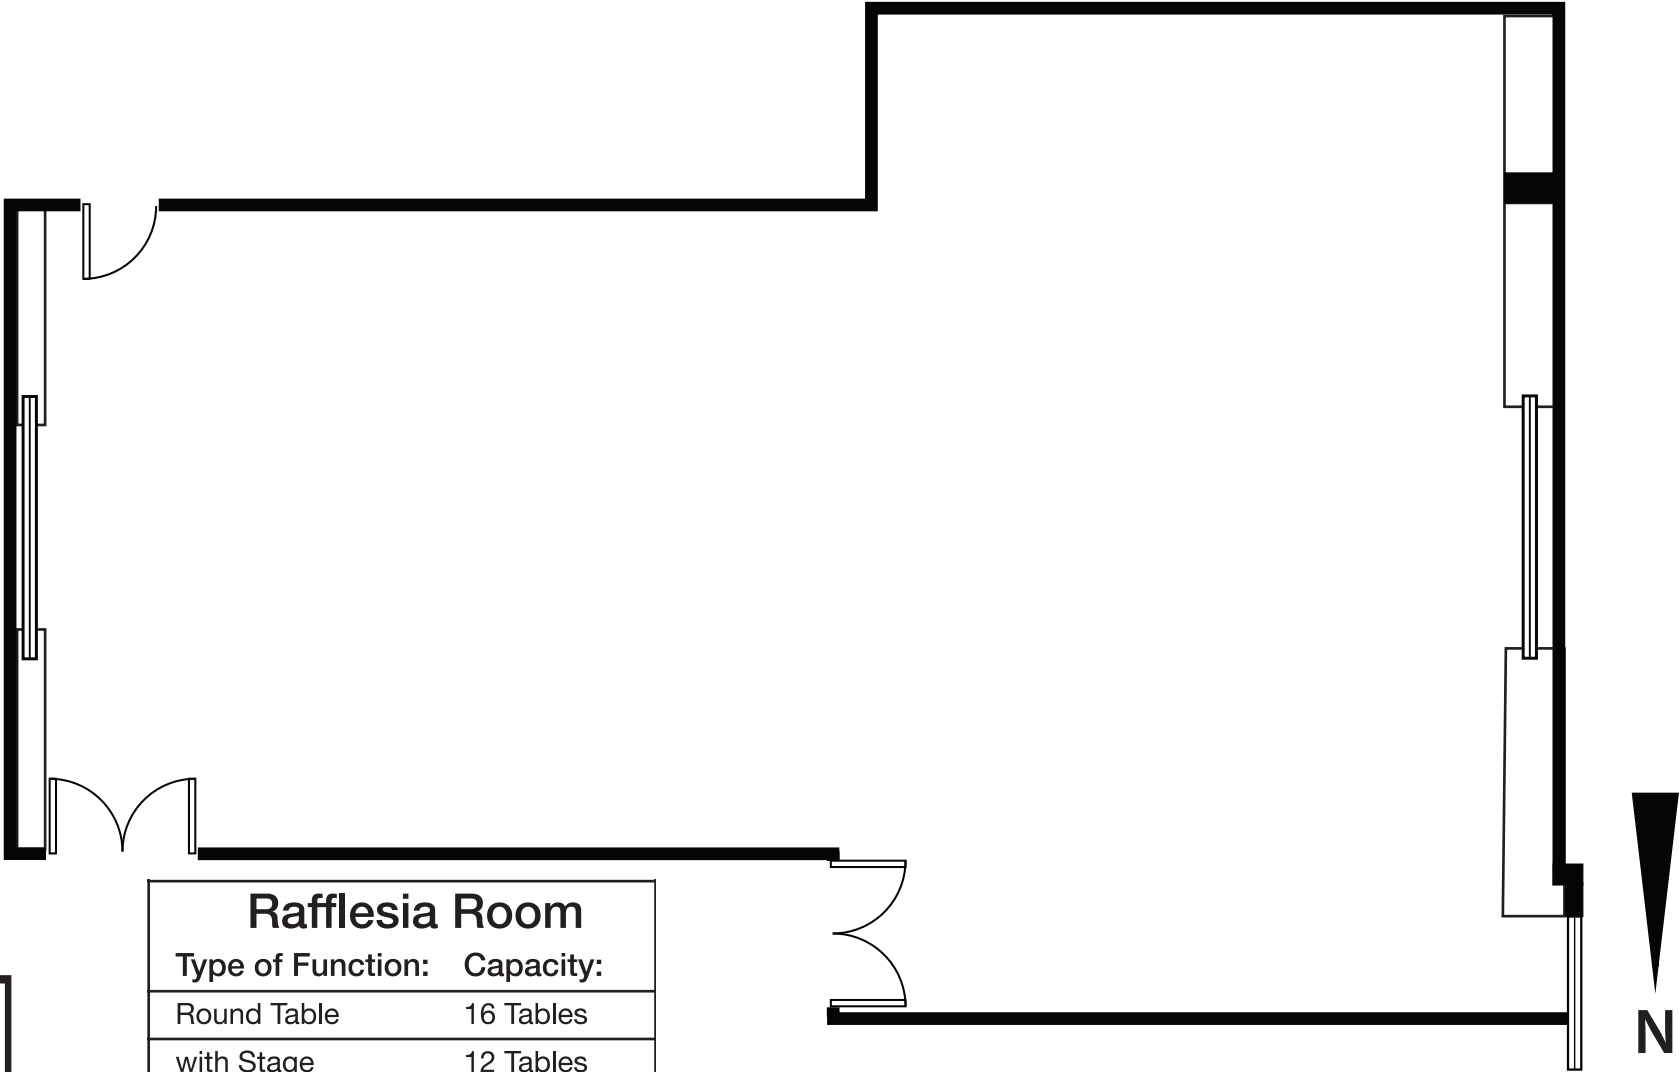

# Rafflesia Room, Level 1, Astana Wing, Riverside Majestic Hotel

## Rafflesia Room

Type of Function: Capacity:

Round Table	16 Tables
with Stage	12 Tables
Classroom	144 Persons
U-Shape	45 Persons
Hollow Square	45 Persons
Theatre	192 Persons

RIVERSIDE  
MAJESTIC  
ASTANA WING

**RIVERSIDE MAJESTIC**  
 ASTANA WING  
 by HEMISPHERE

Rafflesia Room

Alamanda Room

Orchid Room

**Astana Wing Meeting Package 2024**

**PACKAGE A**

RM180.00+ Per Person (Full Day)

- Usage of function room
- Welcome Coffee & Tea with Assorted Danish Pastries
- 2 Coffee breaks with 3 snacks from the menu of the day
- 1 Conference Lunch
- Complimentary standard backdrop wording; inclusive of 1 Logo
- 1 Whiteboard & 1 Flipchart
- Complimentary usage of rostrum with 1 microphone
- Complimentary usage of (1) LCD Projector
- Complimentary usage of (1) White Screen
- 1 Cordless Mic (Lapel / Handheld)
- Complimentary Wifi (8 hours usage) for two user