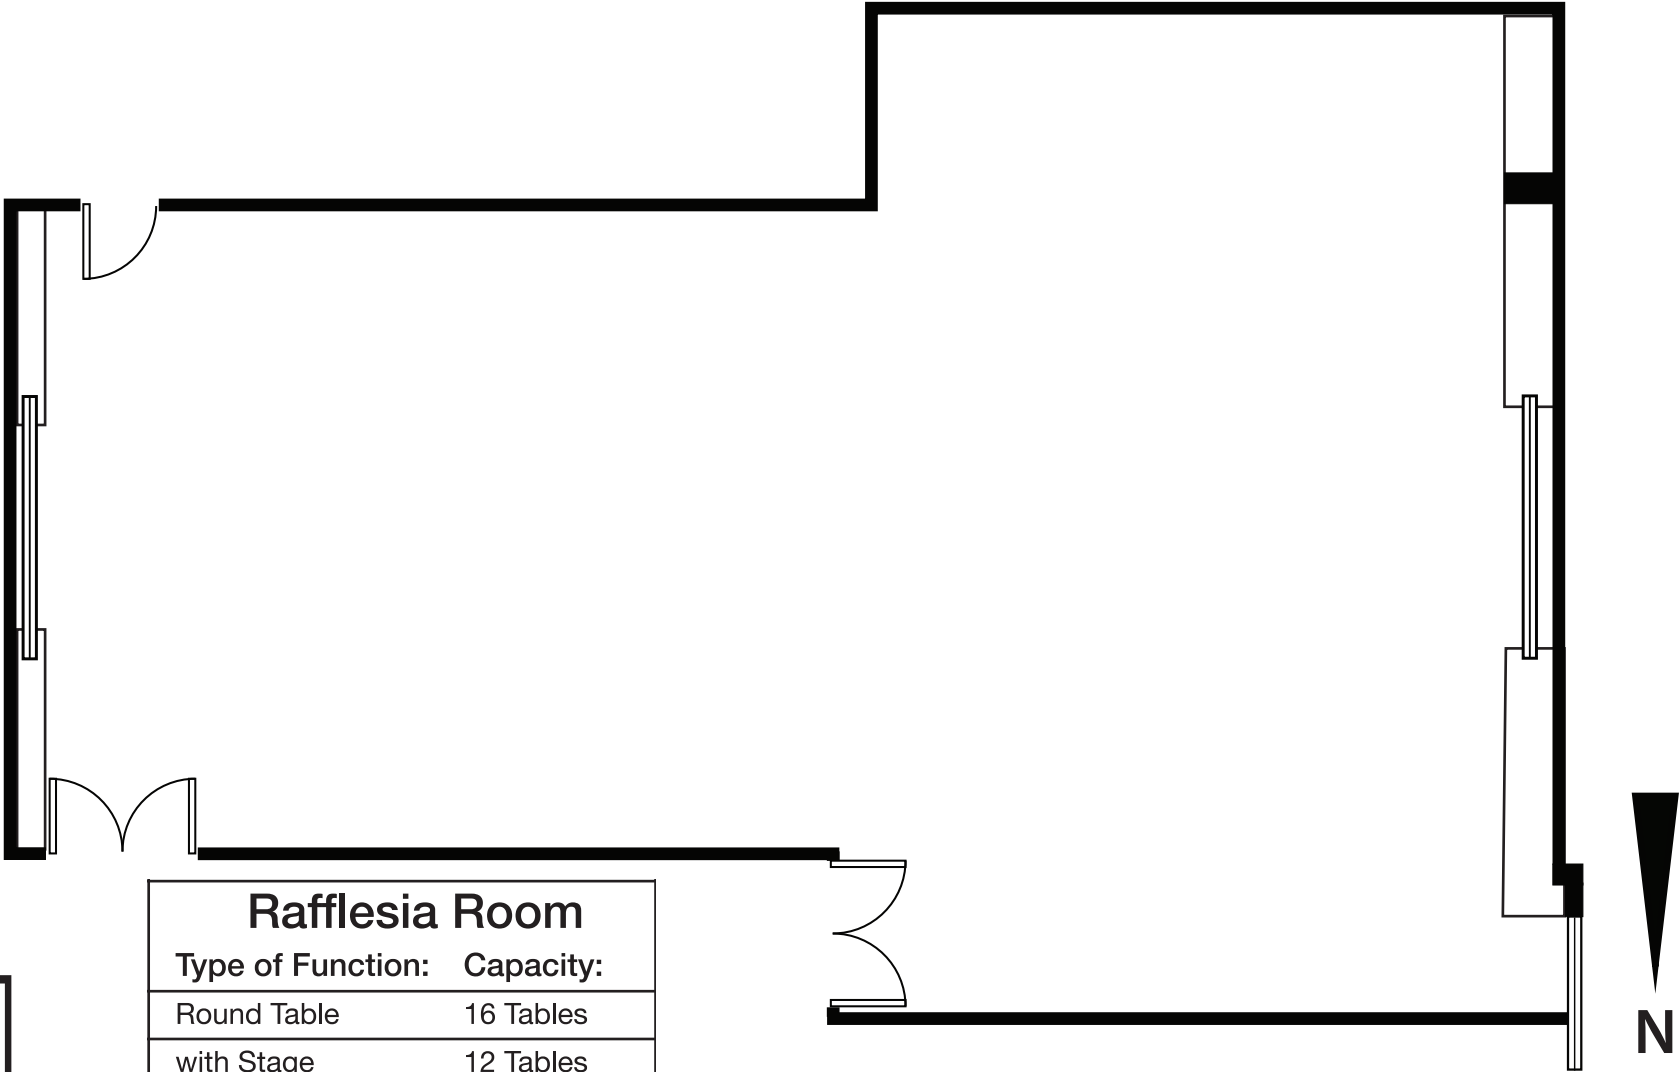

Rafflesia Room, Level 1, Astana Wing, Riverside Majestic Hotel

Rafflesia Room

Type of Function: Capacity:

Round Table	16 Tables
with Stage	12 Tables
Classroom	144 Persons
U-Shape	45 Persons
Hollow Square	45 Persons
Theatre	192 Persons

RIVERSIDE
MAJESTIC
ASTANA WING