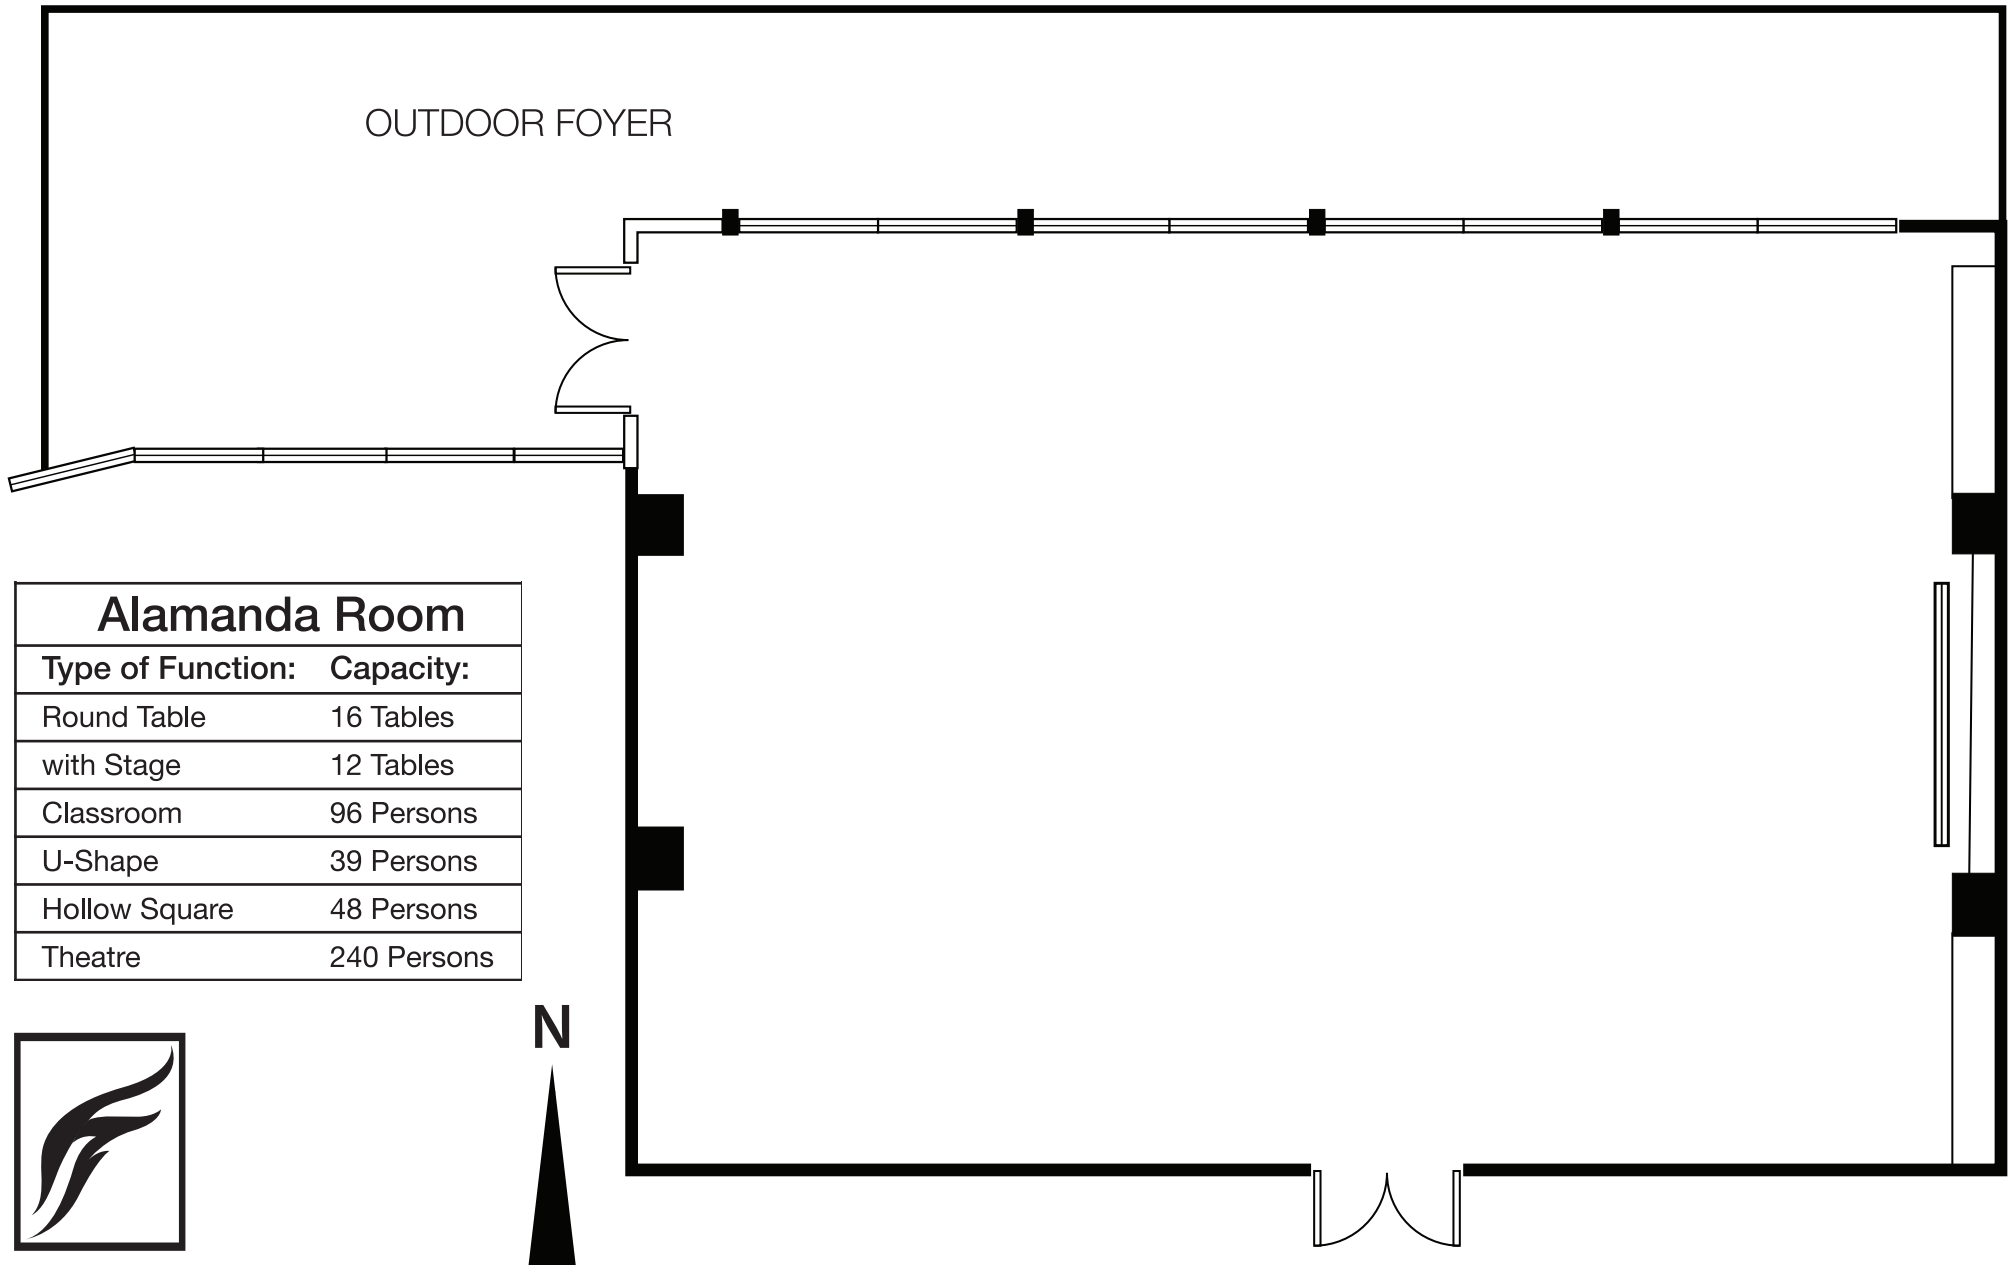

# Alamanda Room, Level 1, Astana Wing, Riverside Majestic Hotel

Alamanda Room	
Type of Function:	Capacity:
Round Table	16 Tables
with Stage	12 Tables
Classroom	96 Persons
U-Shape	39 Persons
Hollow Square	48 Persons
Theatre	240 Persons

**RIVERSIDE  
MAJESTIC**  
ASTANA WING